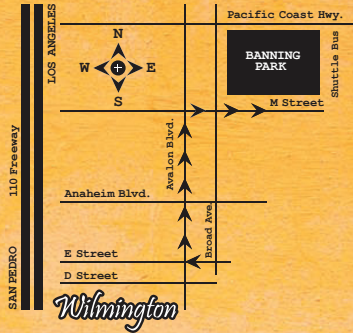

Los Angeles/Long Beach

Harbor Labor Coalition

47TH ANNUAL LABOR DAY PARADE, PICNIC & RALLY MONDAY, SEPTEMBER 7, 2026

MARCH STARTS AT:

Broad & E Street, Wilmington.
Assembly Begins at 8:00am.
March Departs at 10:00am.
Rally at Banning Park at 12 Noon.
Speakers, Music, Shuttle Buses,
Hot Dogs, Soft Drinks, Booths,
and Heidi's Kids Zone!

LA MARCHA COMIENZA EN:

Broad Y E. St En Wilmington.
Formación Empieza 8 AM
La Marcha Comienza 10 AM
Reunión en Banning Park 12 PM.
Voceros, Música, Autobuses de Transporte,
Hot Dogs, Sodas, Puestos y
Heidi's Zona de Niños!