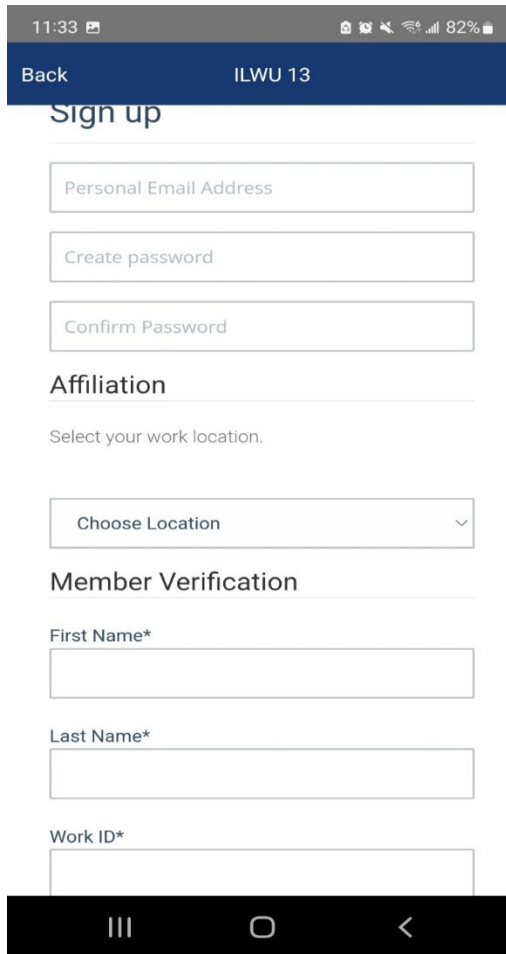

## Bulletin #05-25

January 10, 2025

ILWU Local 13 is launching an app for Class A & B members. The app mirrors our website and is in the testing phase. Please fill out the sign-up form accurately and be patient with verification. Stay tuned for updates.

**You will be rejected from app access if the information does not match what is in Local 13's membership database.**

To access app, enter ILWU Local 13 in your Apple or Android phone

Click on sign up and enter your email and password. Your email must match what is in ILWU Local 13's membership database system. If you have an email address that is shared with a family member of Local 63, you must use a different email address to have access to Local 13 app. Choose your work location, enter your name, work ID, (date of birth will be added to the information request soon) and choose a class.