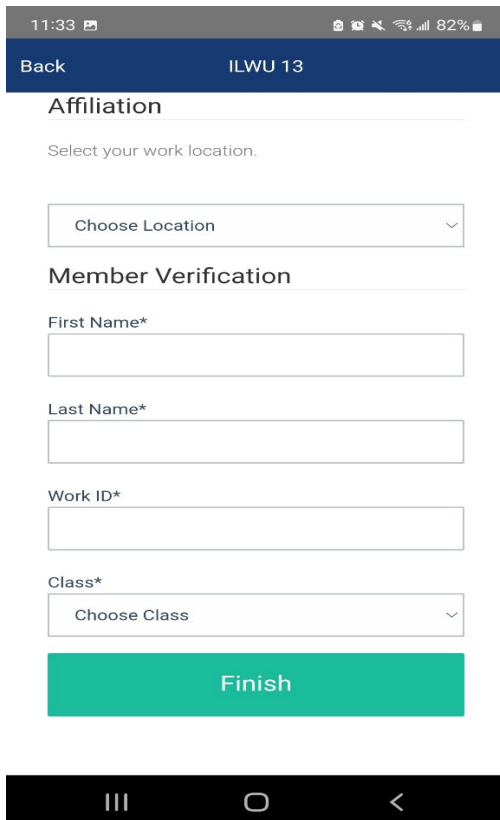

Click Finish

Fraternally,
Gary Herrera
President

Mario Medina
Vice President

Gabe Zuniga
Secretary/Treasurer